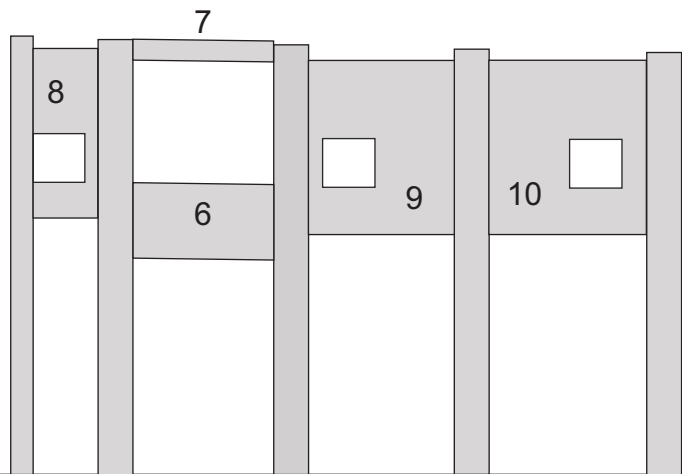

# Ketch Rigged Sloop Speedwell

## Battle Station Mini-Kit

3/8" scale

Syren Ship Model Company  
Chuck Passaro

Breach Line