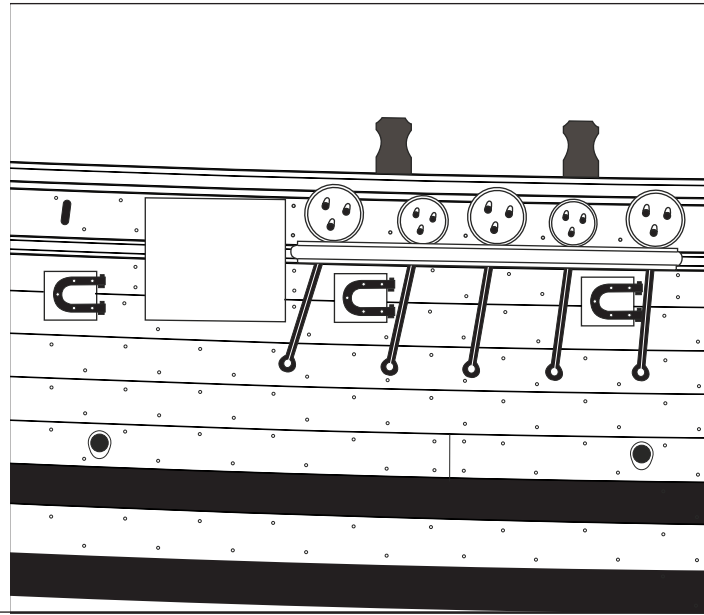

# Ketch Rigged Sloop Speedwell

## Battle Station Mini-Kit

3/8" scale

Syren Ship Model Company  
Chuck Passaro

Breach Line